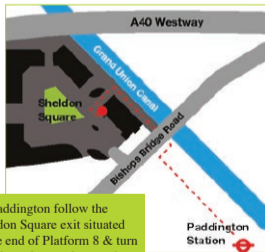

pay & play

rates per hour

time	weekday	weekend
9am - 12pm	£10	£30
12pm - 5pm	£20	£40
5pm - 10pm	£40	£40
10pm - 11pm	£10	£30

OPENING HOURS: Daily 9am - 11pm

At Paddington follow the Sheldon Square exit situated at the end of Platform 8 & turn left along the canal towpath